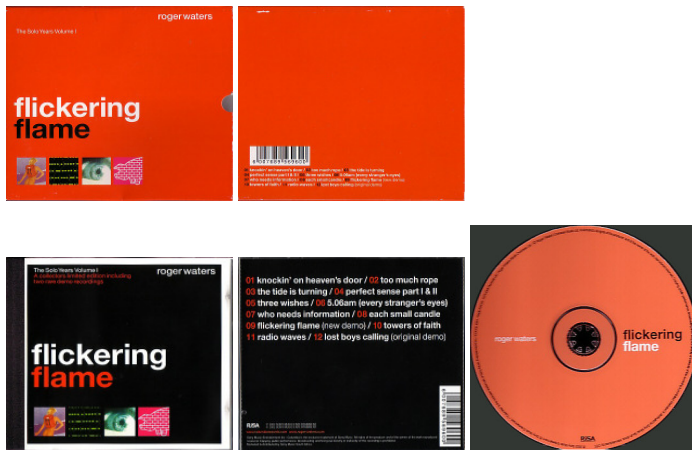

Amused To Death

Label: Columbia

Catalog number:

CDASF3442 (on case spine, rear cover and CD)

6 001208 408005 (barcode on rear cover)

Country of origin: South Africa (RSA)

Notes: Issued in a standard jewel case with a booklet. Artone logo on rear cover.

Flickering Flame

Label: Columbia

Catalog number:

CDCOL6391 (on case spine, rear cover and CD)

6 007689 569600 (barcode on rear cover and slipcase)

Country of origin: South Africa (RSA)

Notes: Issued in standard jewel case in a card slipcase. RISA logo on rear cover. "Manufactured and distributed by Sony Music South Africa" printed on rear cover.